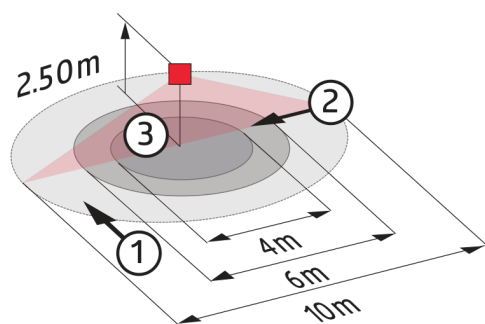

## Technical Data

<b>Voltage:</b>	230 V AC ±10% 50 Hz
<b>Dimensions:</b>	Ø 84 x 85 mm
<b>Power consumption:</b>	approx. 2 W
<b>slave devices:</b>	up to 8
<b>Detection area:</b>	horizontal 360° (Ceiling mounting)
<b>Range:</b>	max. Ø 10 m across max. Ø 6 m towards max. Ø 4 m seated
<b>Monitored area (tangential movement):</b>	78 m <sup>2</sup> / 2.5 m mounting height
<b>Mounting height min./max./recommended:</b>	2 m / 5 m / 2.5 m
<b>Degree / class of protection:</b>	IP20 / Class II
<b>Impact strength:</b>	IK05
<b>Ambient temperature:</b>	-25 °C to +50 °C
<b>Housing:</b>	polycarbonate, UV-resistant
	<b>Channel 1 (lighting control)</b>
<b>DALI output:</b>	80 mA (guaranteed), 125 mA (max.)
<b>supported control gear:</b>	DT0. DT5. DT6. DT7
<b>supported control devices:</b>	- (single master)
<b>Follow-up time:</b>	1 min - 150 min
<b>Orientation light:</b>	10 - 30 % / OFF / 5 min - 60 min / ∞
<b>Brightness set value:</b>	10 - 2500 Lux

---

Dimensions 93452

Wiring diagrams

Range diagram

- 1: Walking across
- 2: Walking towards
- 3: Seated activity