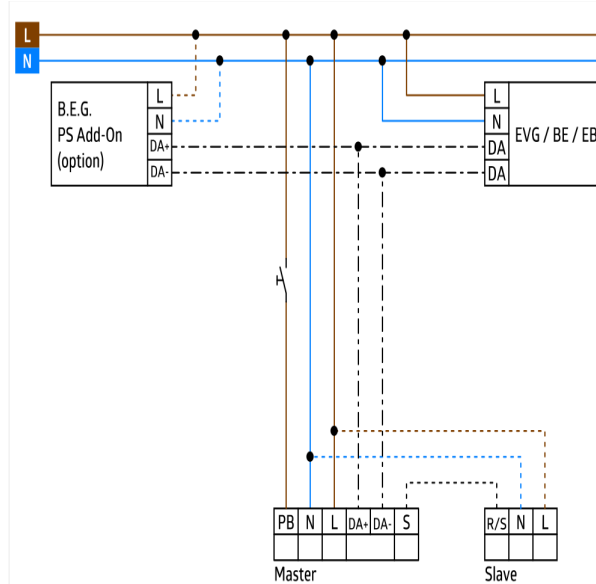

## Description

<b>Description</b>	<b>Colour</b>	<b>Part number</b>	<b>EAN number</b>
PD2N-M-DACO DALI-2	white mat, similar to RAL9010	93452	4007529934522

---

## Accessory

<b>Description</b>	<b>Colour</b>	<b>Part number</b>	<b>EAN number</b>
BLE-IR-Adapter	black	93067	4007529930678
IR-Adapter for Smartphones	black	92726	4007529927265
IR-PD-DALI	-	92094	4007529920945
IR-PD-DALI-LD	-	92652	4007529926527
IR-PD-DALI-E	-	92122	4007529921225
IR-PD-DALI-Mini	-	92112	4007529921126
Wire basket BSK (Ø 200 x 90 mm)	white	92199	4007529921997
SM socle mounting set IP54 PD2N H	white	93454	4007529934546
Wall holder PD2N/4N Typ A	traffic white	93702	4007529937028
Wall holder PD2N/4N Typ A	anthracite	93701	4007529937011
Wall holder PD2N/4N Typ A	black	93703	4007529937035
Wall holder PD2N/4N Typ A	white	93164	4007529931644
SM socket for Wall holder	black	93713	4007529937134
SM socket for Wall holder	traffic white	93712	4007529937127
SM socket for Wall holder	anthracite	93711	4007529937110
SM socket for Wall holder	white	93192	4007529931927
Cover ring PD2N FC	black mat, similar to RAL9005	93773	4007529937738
Cover ring PD2N FC	traffic white mat, similar to RAL9016	93772	4007529937721
Cover ring PD2N FC	anthracite mat, similar to RAL7016	93771	4007529937714

---

Dimensions 93452

Wiring diagrams

Range diagram

- 1: Walking across
- 2: Walking towards
- 3: Seated activity