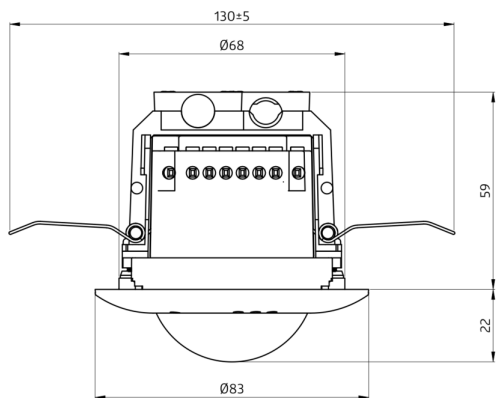

## Technical Data

<b>Voltage:</b>	230 V AC ±10% 50 Hz
<b>Dimensions:</b>	Ø 84 x 85 mm
<b>Power consumption:</b>	approx. 2 W
<b>slave devices:</b>	up to 8
<b>Detection area:</b>	horizontal 360° (Ceiling mounting)
<b>Range:</b>	max. Ø 10 m across max. Ø 6 m towards max. Ø 4 m seated
<b>Monitored area (tangential movement):</b>	78 m <sup>2</sup> / 2.5 m mounting height
<b>Mounting height min./max./recommended:</b>	2 m / 5 m / 2.5 m
<b>Degree / class of protection:</b>	IP20 / Class II
<b>Impact strength:</b>	IK05
<b>Ambient temperature:</b>	-25 °C to +50 °C
<b>Housing:</b>	polycarbonate, UV-resistant
	<b>Channel 1 (lighting control)</b>
<b>DALI output:</b>	80 mA (guaranteed), 125 mA (max.)
<b>supported control gear:</b>	DT0. DT5. DT6. DT7
<b>supported control devices:</b>	- (single master)
<b>Follow-up time:</b>	1 min - 150 min
<b>Orientation light:</b>	10 - 30 % / OFF / 5 min - 60 min / ∞
<b>Brightness set value:</b>	10 - 2500 Lux

---

Dimensions 93452

Wiring diagrams

Range diagram

- 1: Walking across
- 2: Walking towards
- 3: Seated activity